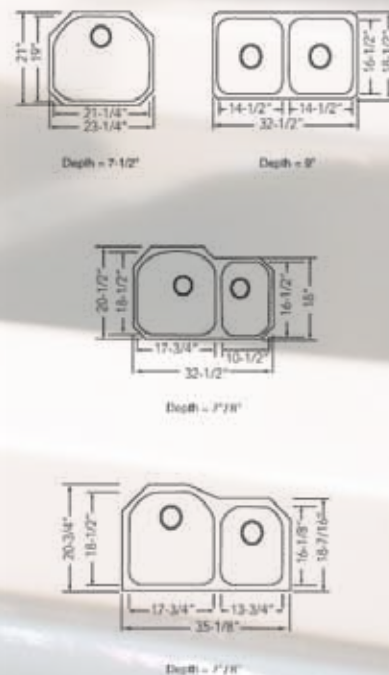

## Solid Surface

## Stainless Steel

- \* 25 square foot minimum
- \* Strainer baskets not included
- \* Only valid on EOS & GEOS surfaces
- \* Only valid on new orders signed after 1.18.2011
- \* Templated & Installed by Cutting Edge Countertops