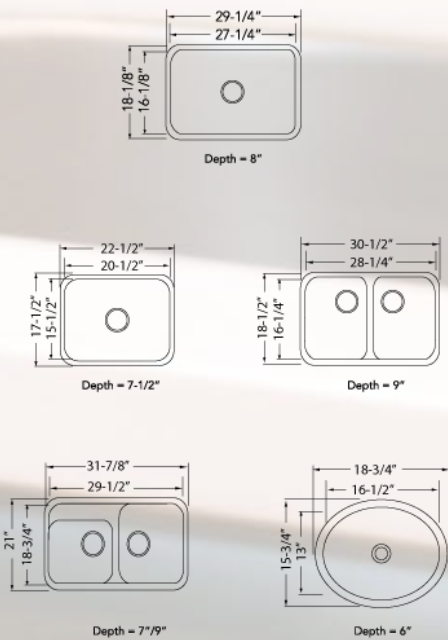

## Solid Surface

## Stainless Steel

- \* 25 square foot minimum
- \* Strainer baskets not included
- \* Only valid on EOS & GEOS surfaces
- \* Only valid on new orders signed after 1.18.2011
- \* Templated & Installed by Cutting Edge Countertops