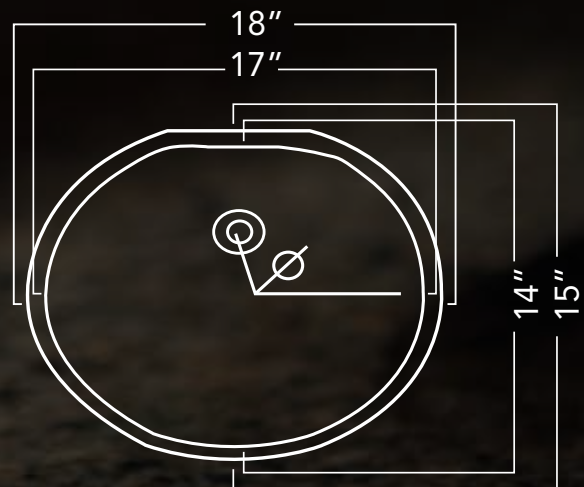

FREE

Apollo 2210 VANITY SINK THROUGH MARCH 31, 2011

DESCRIPTION

Porcelain Undermount Sink
 Overall Size: 17" X 14", 6-1/2" Deep
 Cut Dimension 16 3/4" x 13 3/4" oval

FINISH

High Quality Ceramic Glazed
 Available in White, Bisque, or Black

INSTALLATION

Undermount Installation

FEATURES

Limited Lifetime Warranty

| ITEM NO. | OVERALL DIMENSION | DEPTH | WEIGHT/LBS. |
|-------------------------|-------------------|--------|-------------|
| U2210W, U2210B, U2210BL | 17" X 14" | 6-1/2" | 6.85 |